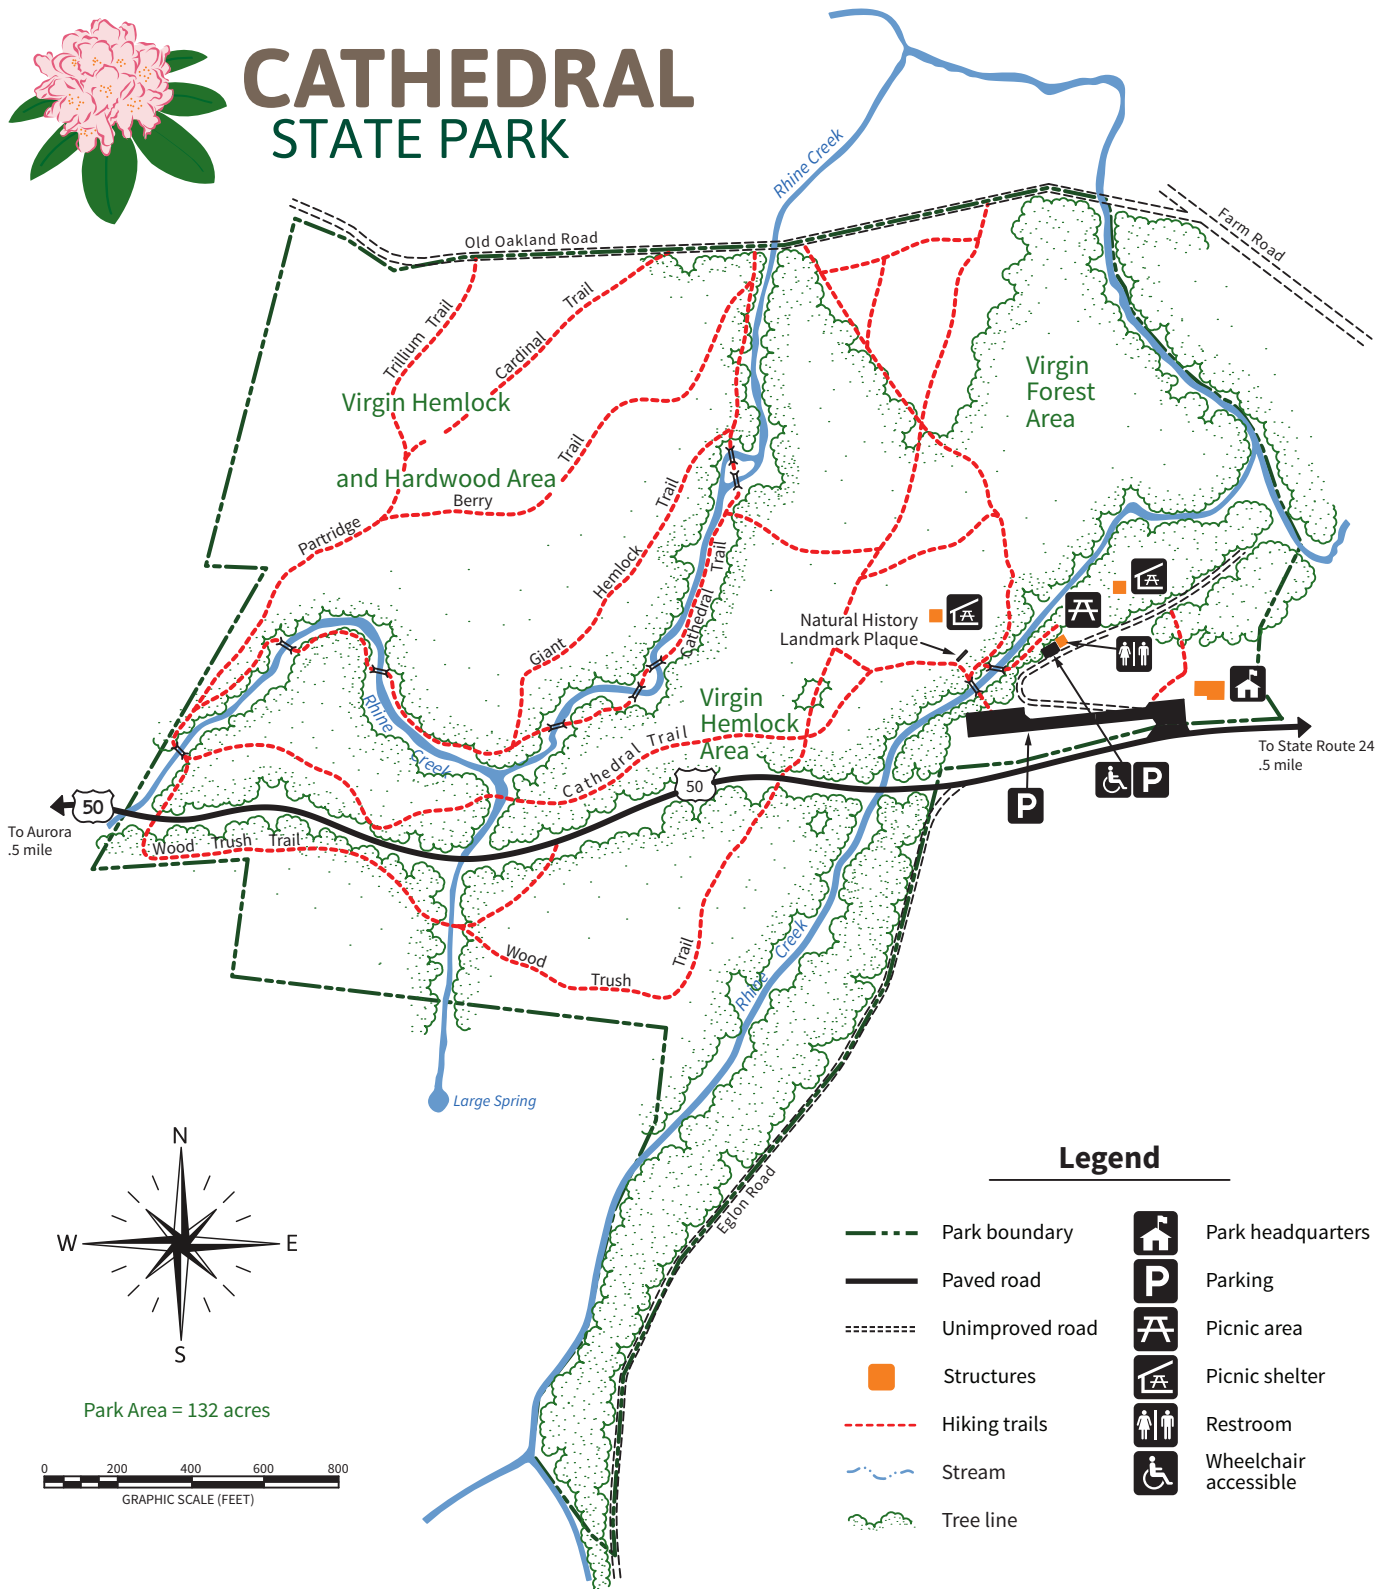

# CATHEDRAL STATE PARK

Park Area = 132 acres

## Legend

- |  |                 |  |                       |
|--|-----------------|--|-----------------------|
|  | Park boundary   |  | Park headquarters     |
|  | Paved road      |  | Parking               |
|  | Unimproved road |  | Picnic area           |
|  | Structures      |  | Picnic shelter        |
|  | Hiking trails   |  | Restroom              |
|  | Stream          |  | Wheelchair accessible |
|  | Tree line       |  |                       |