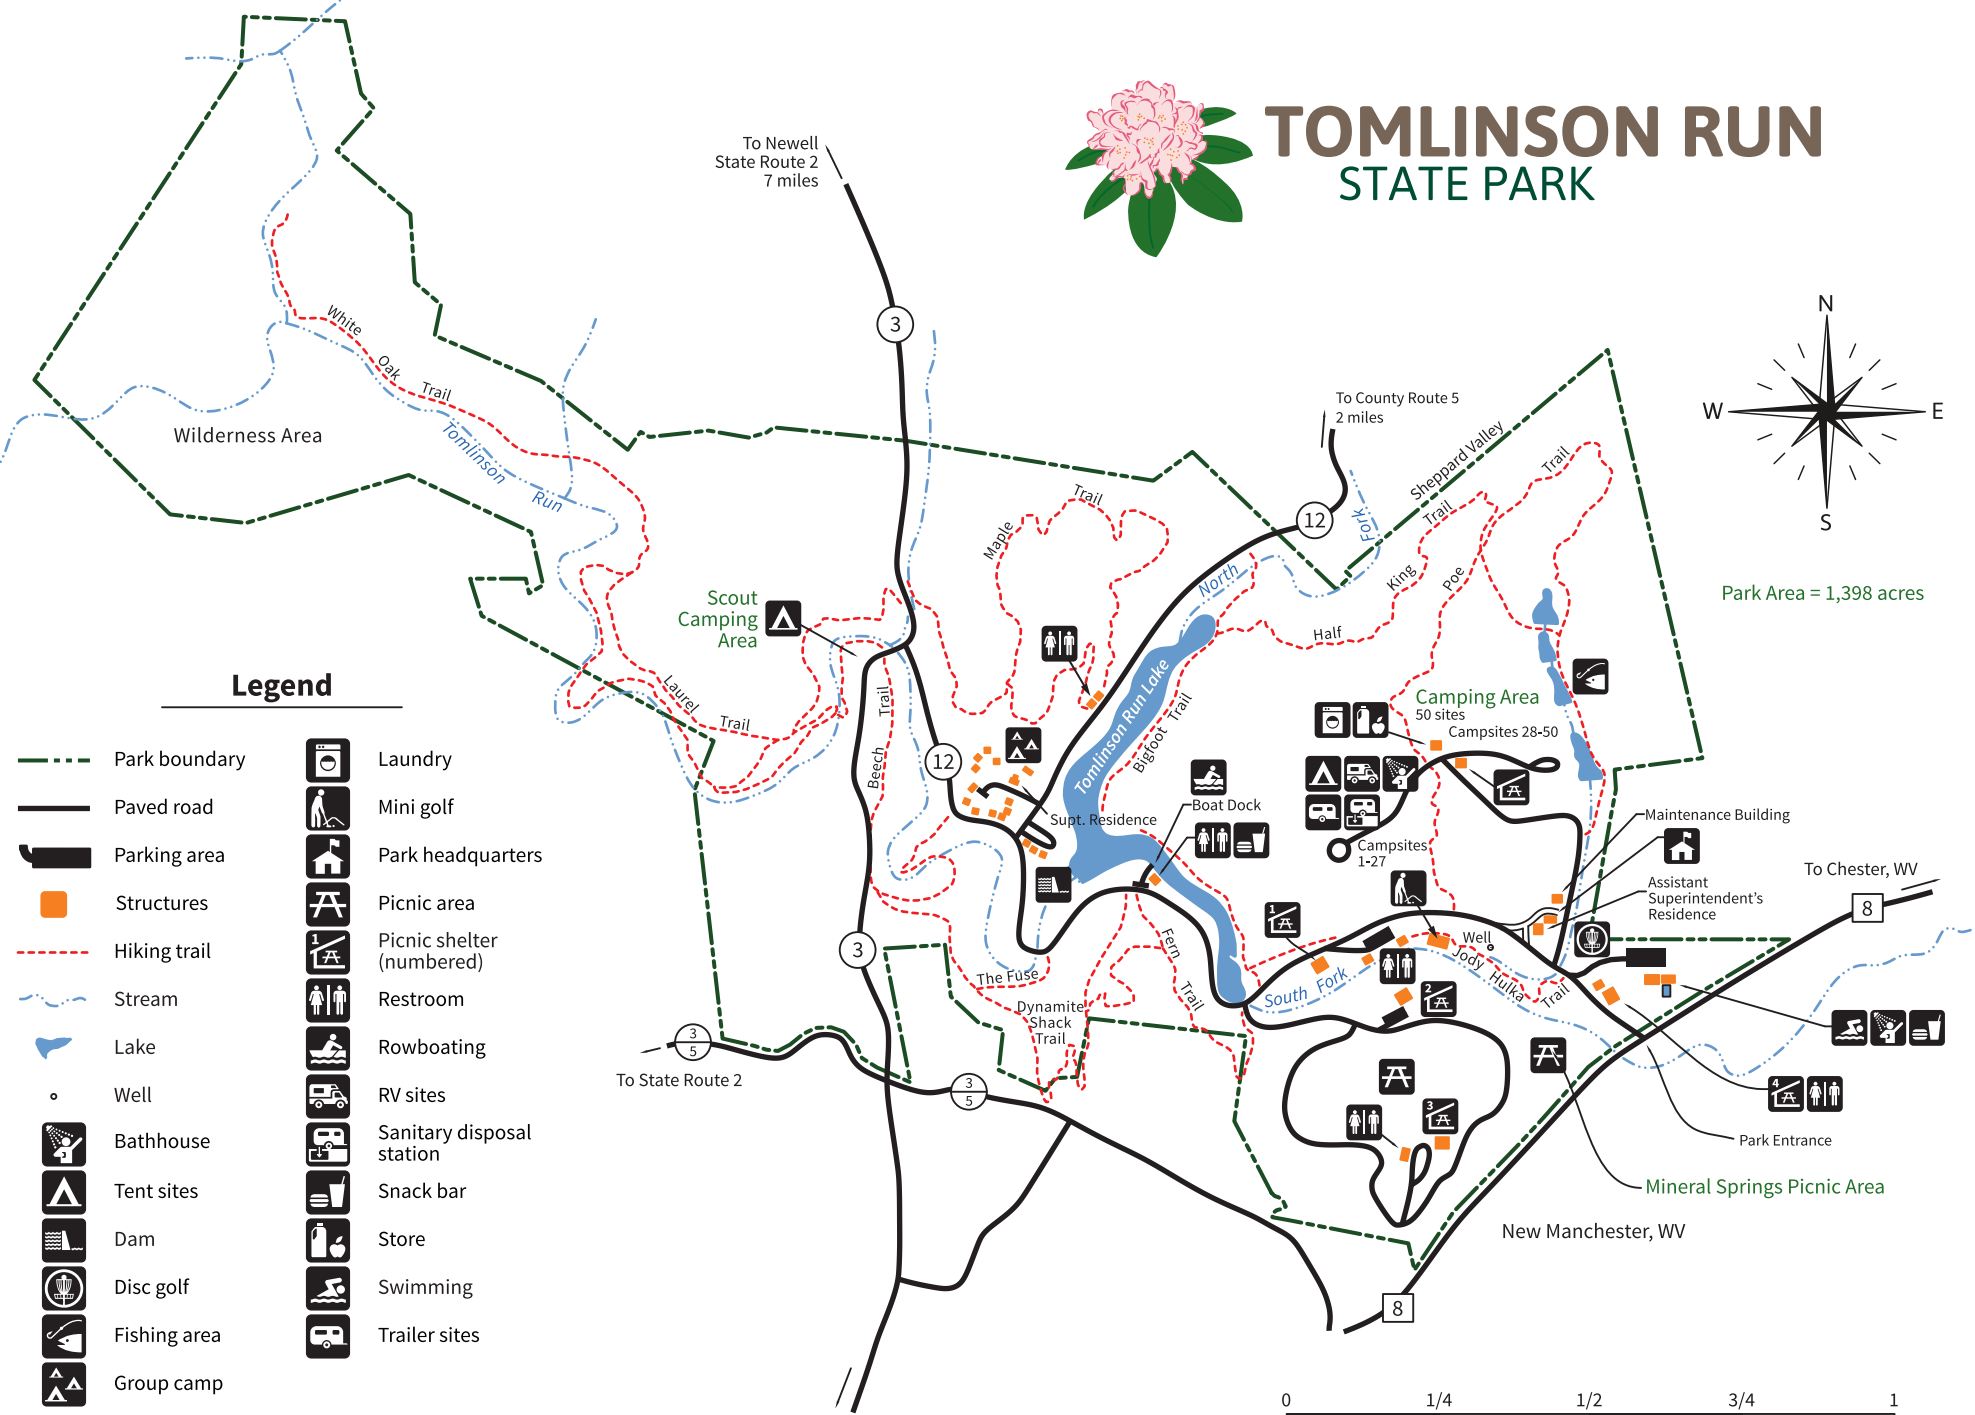

TOMLINSON RUN STATE PARK

Park Area = 1,398 acres

Legend

- Park boundary
- Paved road
- Parking area
- Structures
- Hiking trail
- Stream
- Lake
- Well
- Bathhouse
- Tent sites
- Dam
- Disc golf
- Fishing area
- Group camp
- Laundry
- Mini golf
- Park headquarters
- Picnic area
- Picnic shelter (numbered)
- Restroom
- Rowboating
- RV sites
- Sanitary disposal station
- Snack bar
- Store
- Swimming
- Trailer sites

To Newell State Route 2
7 miles

To County Route 5
2 miles

To State Route 2

To State Route 8

GRAPHIC SCALE (MILES)